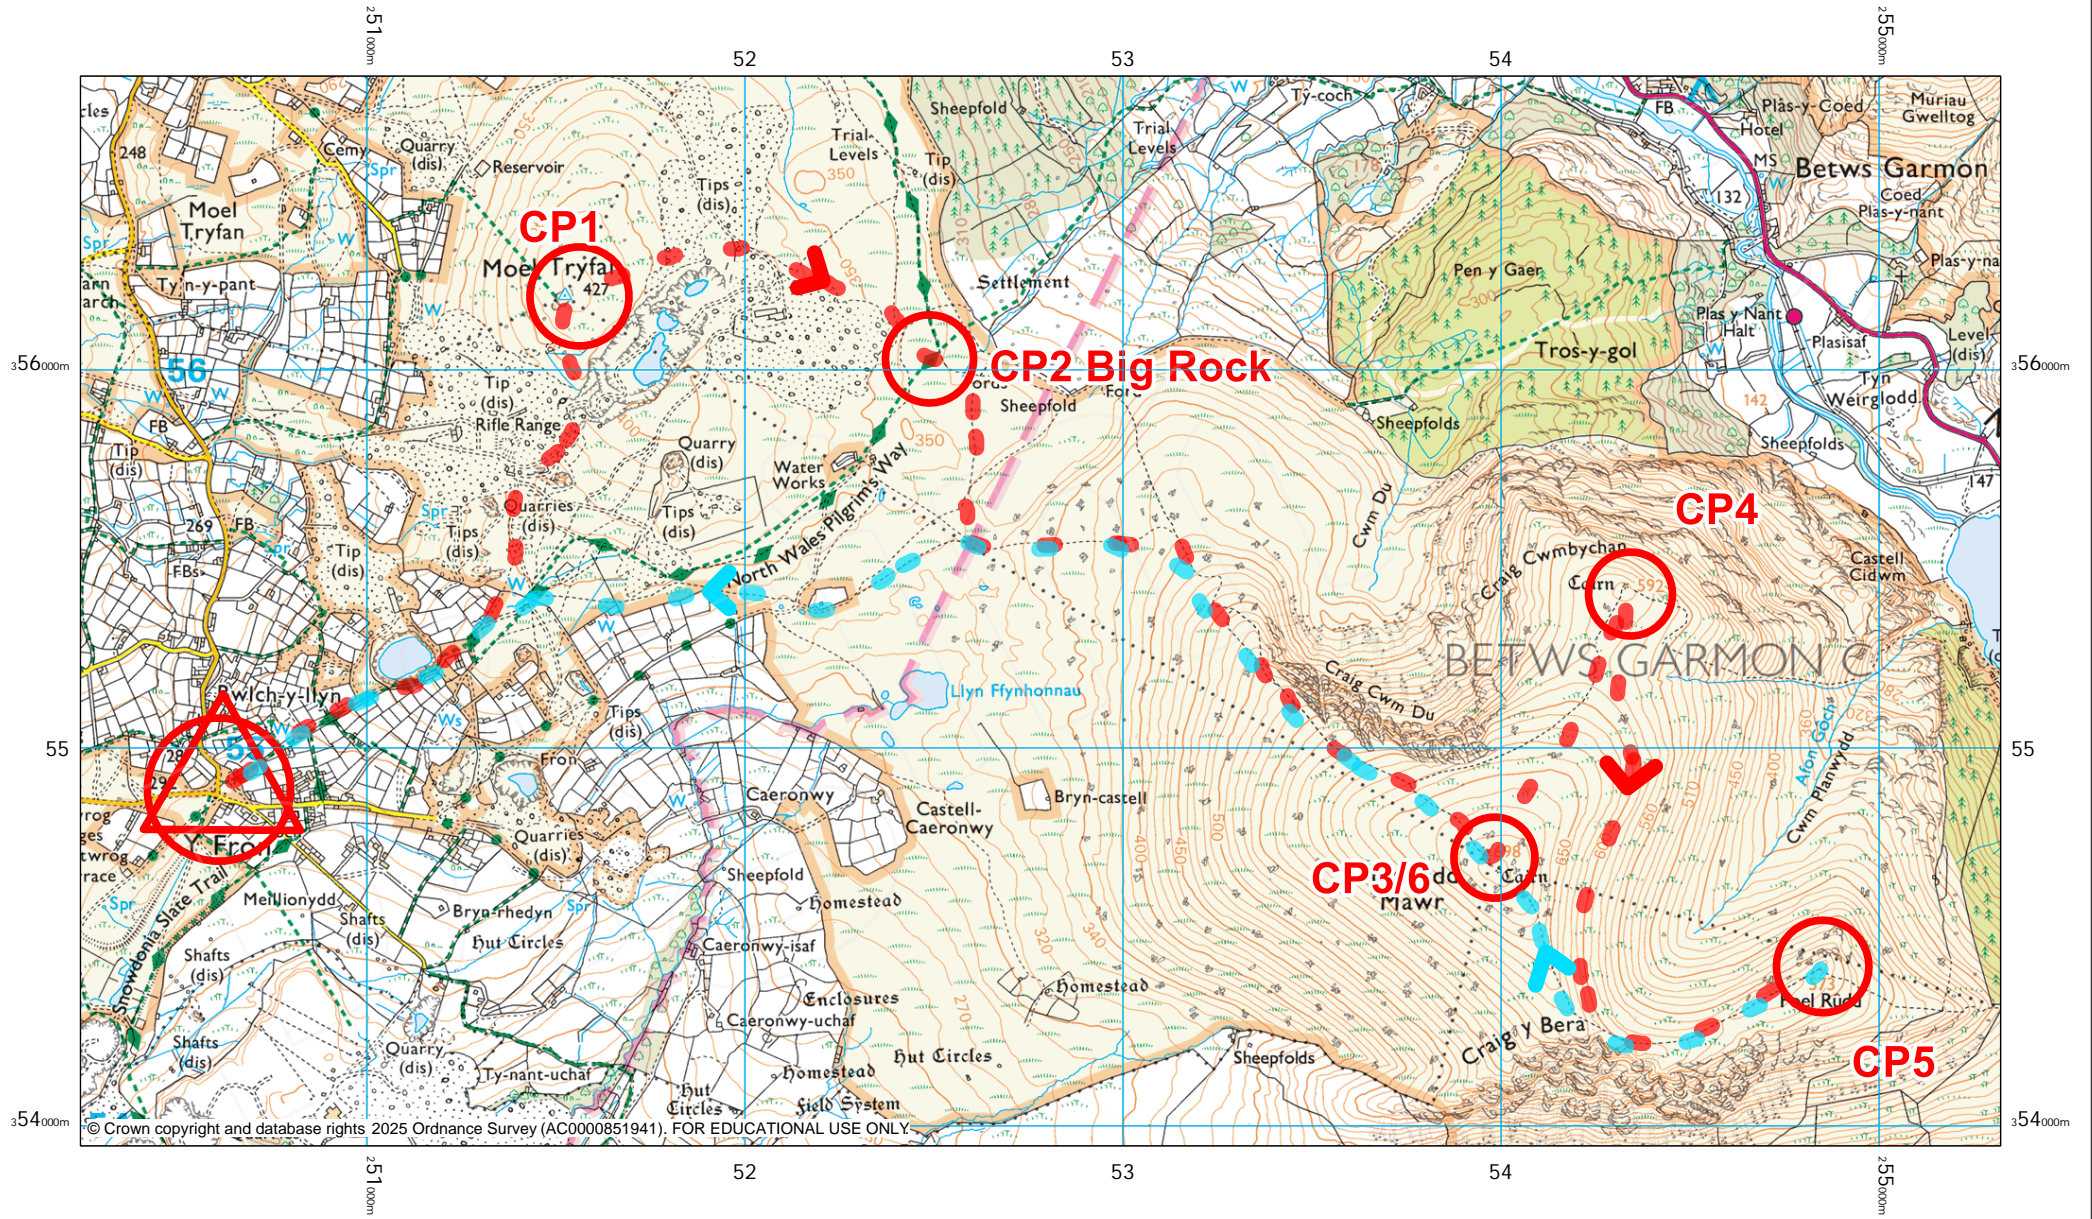

# Fron 4

© Crown copyright and database rights 2025 Ordnance Survey (AC0000851941). FOR EDUCATIONAL USE ONLY.

Scale 1:20000

Projection: British National Grid  
24 March 2025 10:16