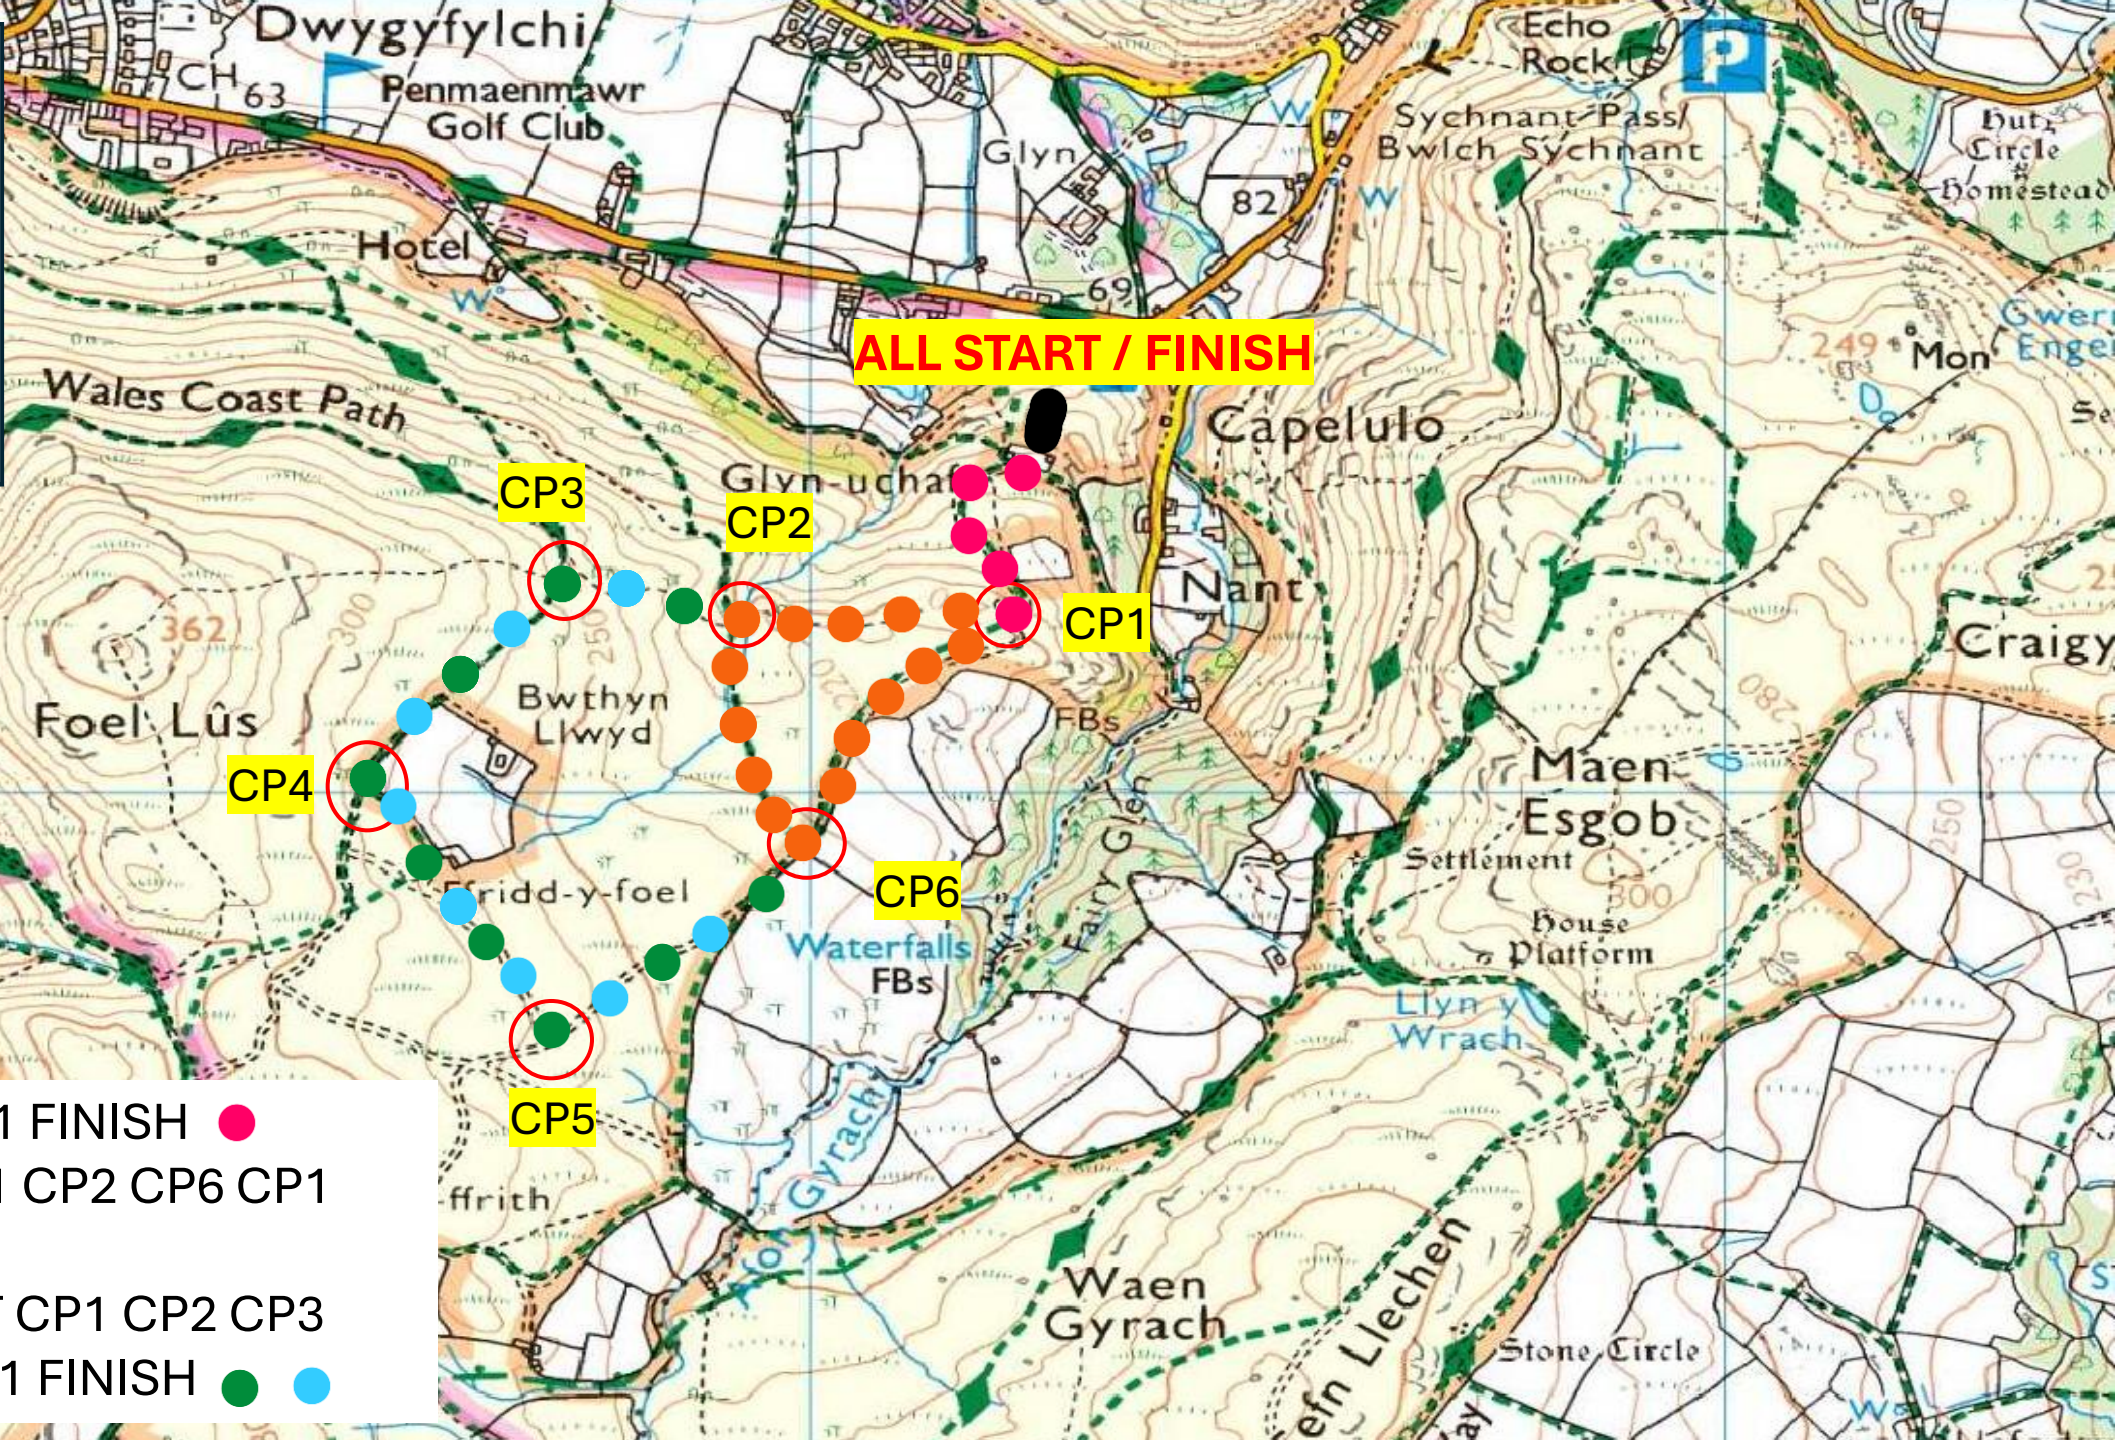

**JUNIOR
MIDWEEK
FELL SERIES
Moel Lus**

ALL START / FINISH

- U7/9 = START CP1 FINISH ●
- U11 = START CP1 CP2 CP6 CP1 FINISH ●
- U13/U15 = START CP1 CP2 CP3 CP4 CP5 CP6 CP1 FINISH ● ●